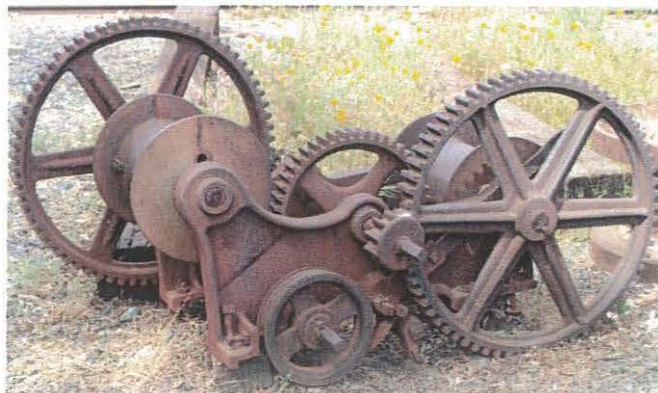

Railtown Scavenger Hunt

Can you find these items as you walk around the park?

Check the box when you find an item

Gear

Locomotive Bell

Crane part

Shop stove

Chain

Train tires

Cone Mandrel

Metal roller

Metal Sign on a rock

Smoke Stack

Gas Pump

Leaf Spring