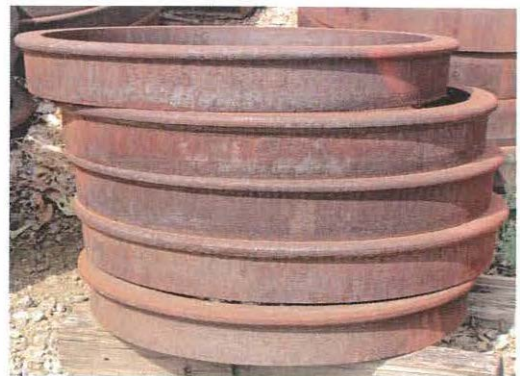

Railtown Scavenger Hunt

Can you find these items as you walk around the park?

Check the box when you find an item

Gear

Locomotive Bell

Crane part

Shop stove

Chain

Train tires

Cone Mandrel

Metal roller

Metal Sign on a rock

Smoke Stack

Gas Pump

Leaf Spring