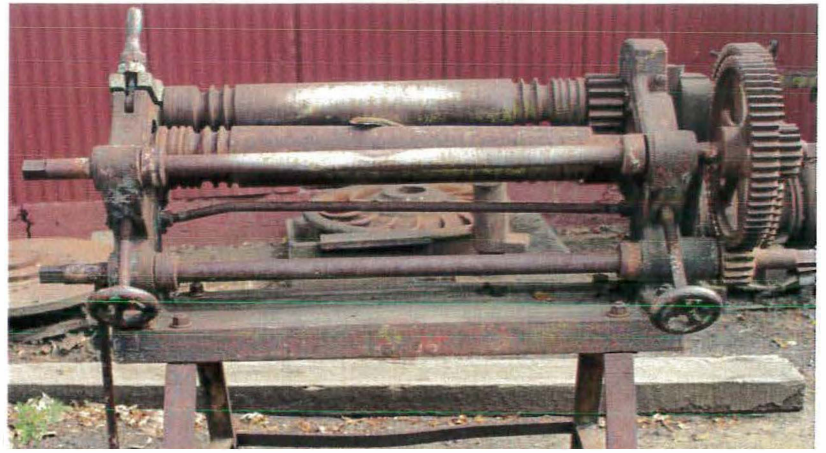

Railtown Scavenger Hunt

Can you find these items as you walk around the park?

Check the box when you find an item

Gear

Locomotive Bell

Crane part

Shop stove

Chain

Train tires

Cone Mandrel

Metal roller

Metal Sign on a rock

Smoke Stack

Gas Pump

Leaf Spring